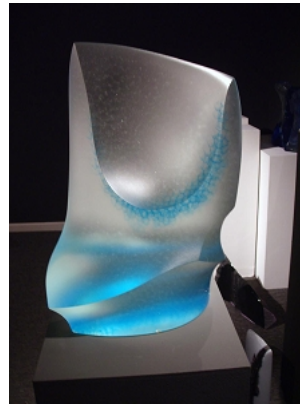

Peter Bremers (The Netherlands)
Icebergs & Paraphernalia '10-188, 2010
Cast, cut and polished glass
17 3/8 x 12 1/4 x 5 7/8 inches
PBS011
$17,000.00