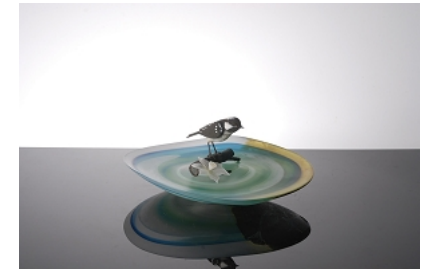

Hiroshi Yamano (Japan)
Scene of Japan #116, 2014
Blown, cold, hot sculpted glass
5 1/4 x 11 3/4 x 11 inches
HY088
$8,500.00