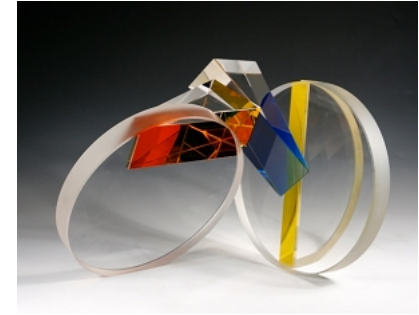

Michael Behrens (Germany)
Seaforms 2011-25, 2011
Kiln cast glass
14 x 14 x 4 1/2 in.
MBS047
$10,500.00

Michael Taylor (U.S.A.)
Indivisible E Series #12, 2014
Cut, polished, machined, laminated glass
13 x 22 x 12 inches
MT029
$13,500.00