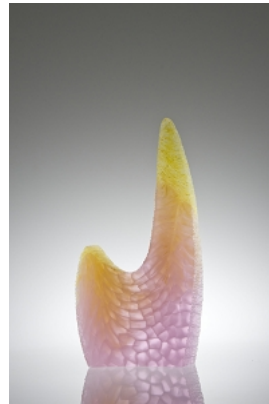

Michael Behrens (Germany)
Seaforms 2011-18, 2011
Kiln cast glass
28 3/4 x 14 5/8 x 5 1/8 in.
MBS041
$20,000.00